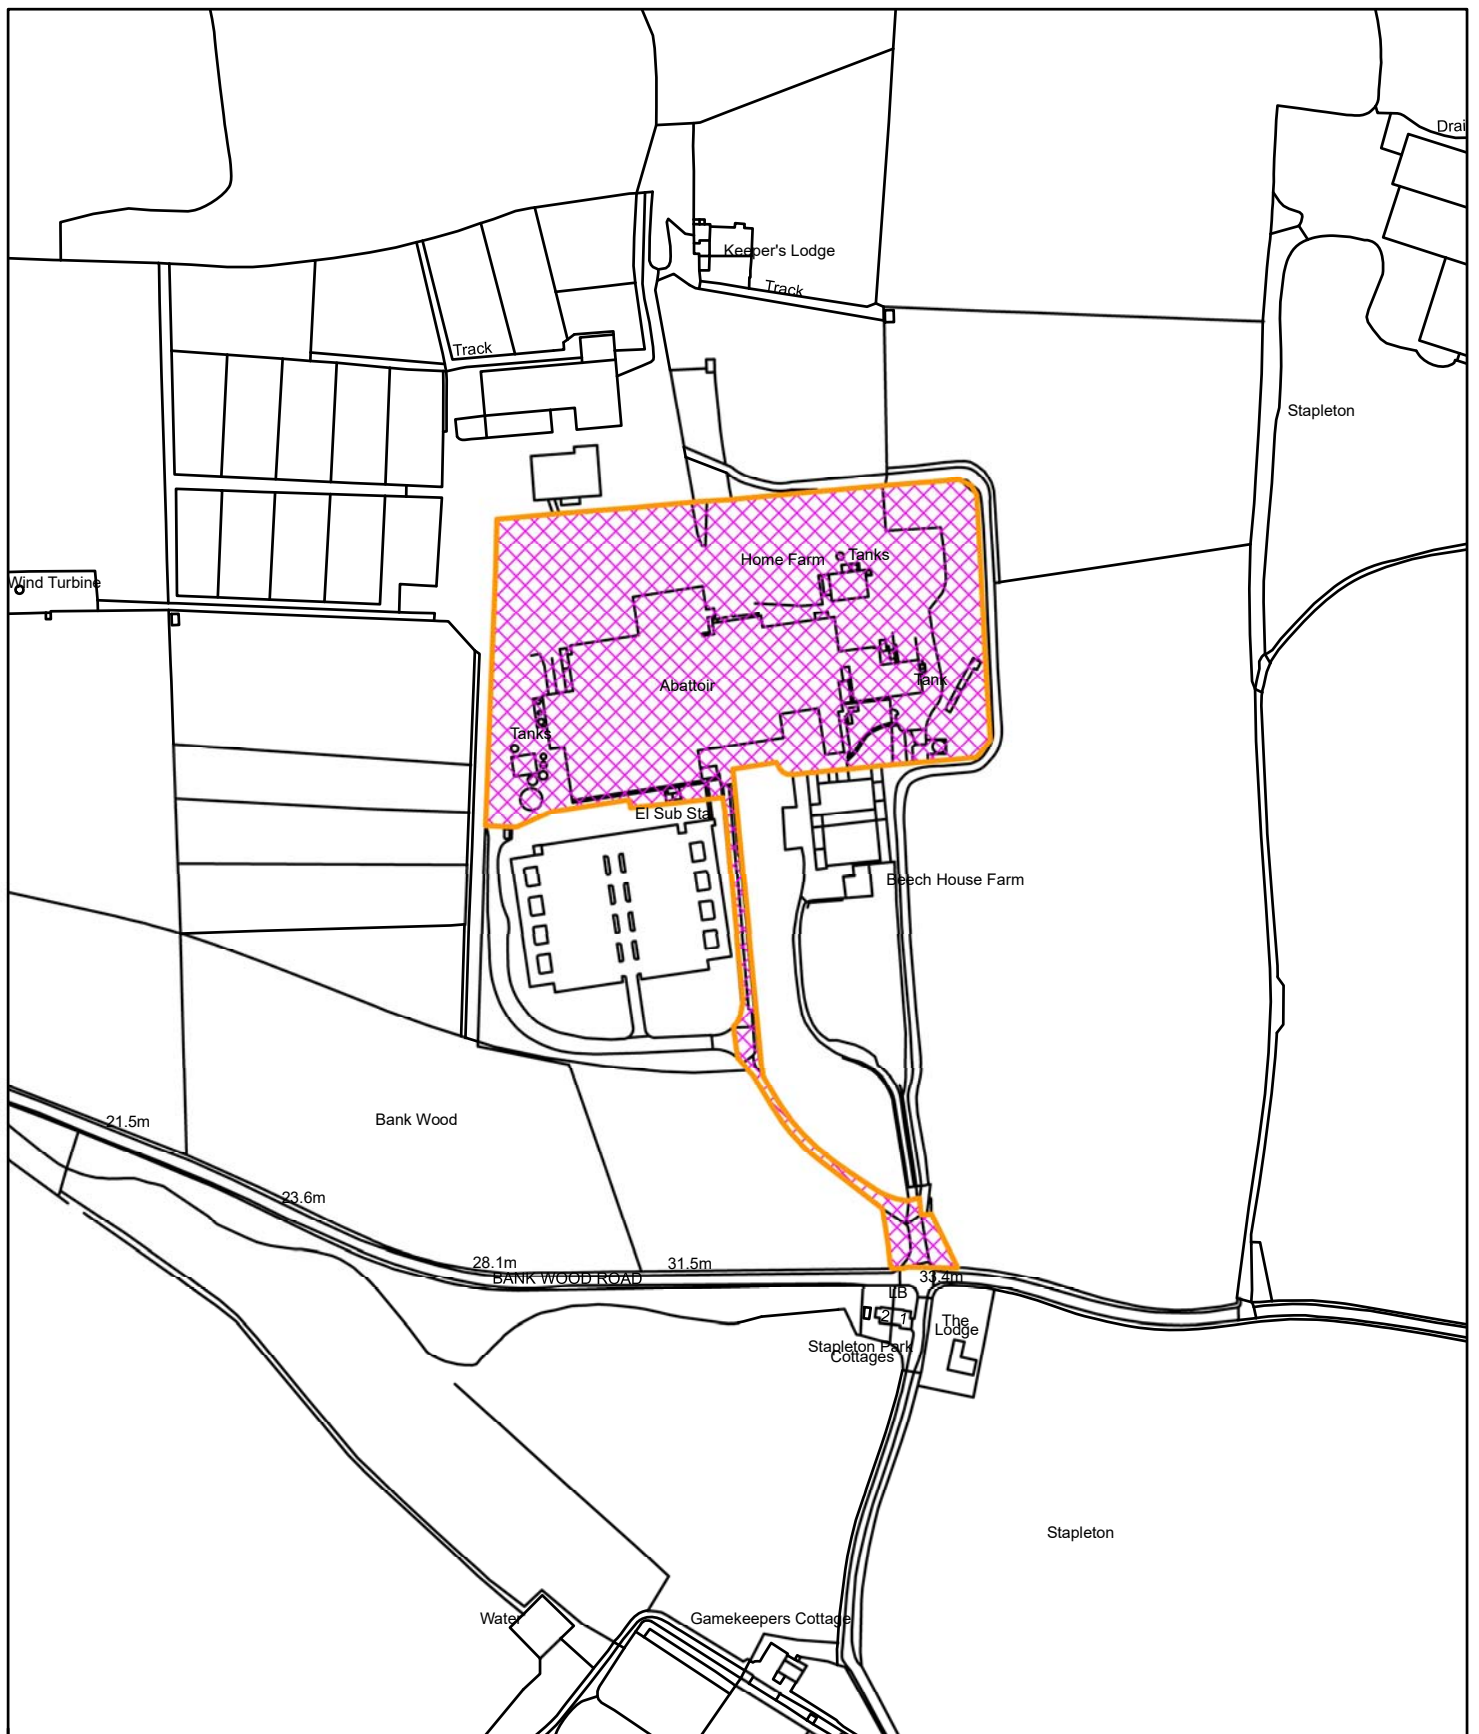

2021/0655/FULM

Dovecote Park, Bankwood Road, Stapleton

Reproduced from the Ordnance Survey mapping with the permission of Her Majesty's Stationary Office. Unauthorised reproduction infringes Crown Copyright and may lead to prosecution or civil proceedings © Crown Copyright  
Selby District Council Licence No. 100018656  
This copy has been produced specifically for Planning and Building Control purposes only.  
No further copies may be made.

1:4,000